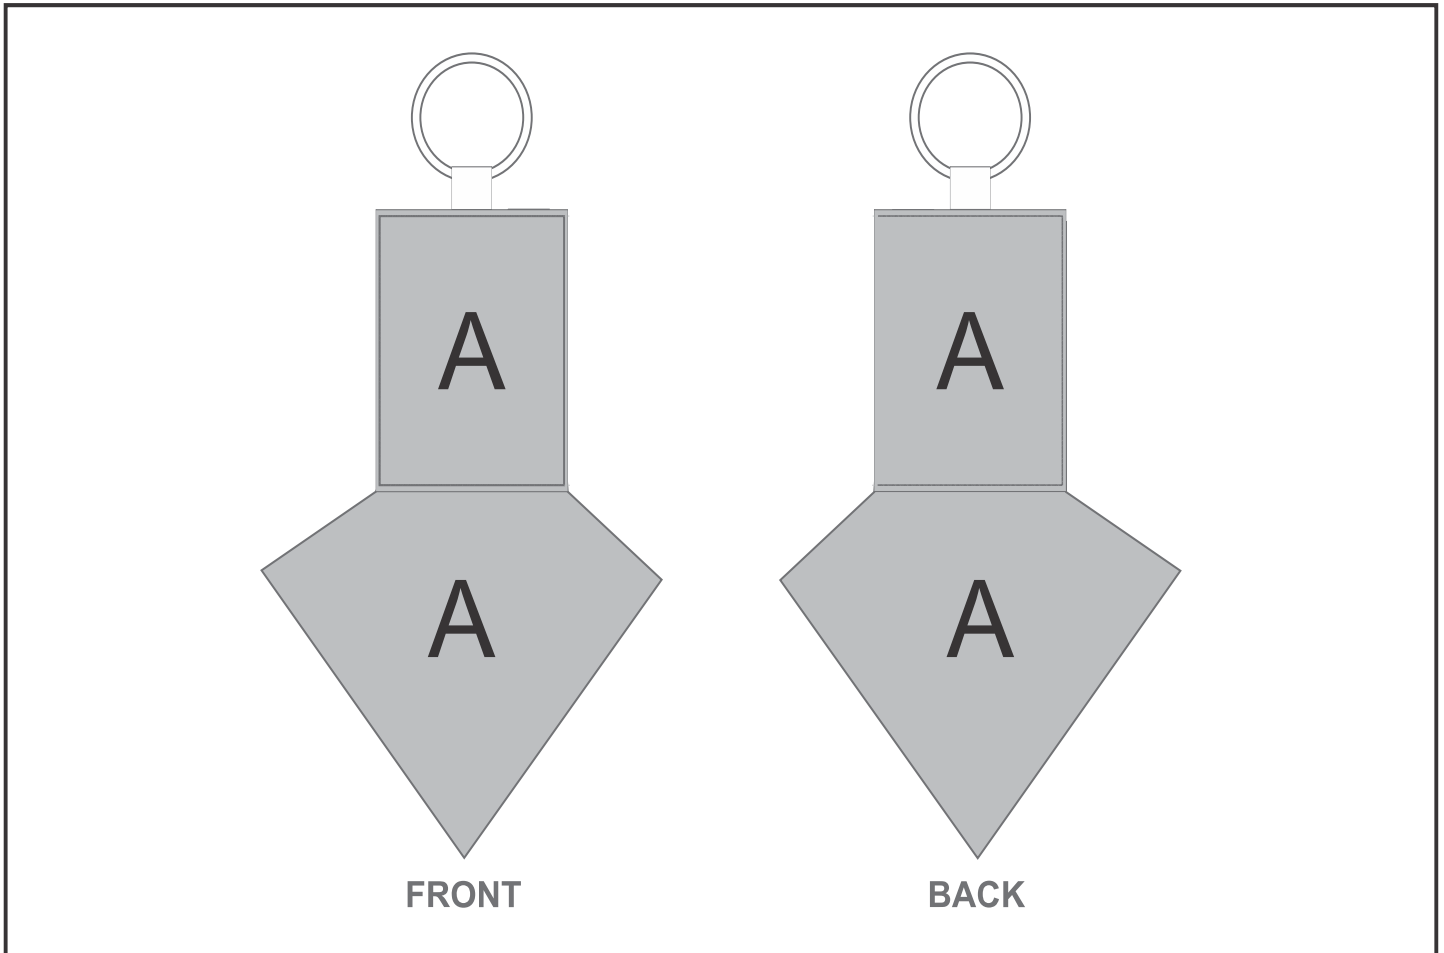

SG-HP-140-G

PPS Hoppla Aquila Polyester Keyring Pouch

Need to know:

- Includes 1-Position Sublimation (setup fees apply)
- Please Note: We cannot guarantee 100% logo Alignment on all Brandable Panels.

Branding Options:

Position	Branding Method (Branding Code)	No. of Colours	Dimension
A	Custom Sublimation A (CPSUB-A)	Full Colour	150mm wide x 247mm high